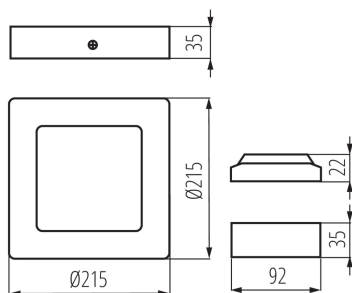

28951 KANTI V2LED 18W-NW-W

Downlight fitting

5905339289513

Kanlux KANTI V2 LED is a square façade luminaire characterised by harmonious combination of modern technology with attractive and modern looks. It is distinguished by high energy efficiency with maintained excellent light parameters. Kanlux KANTI V2 LED is perfect for lighting residential interiors and office rooms.

GENERAL DATA:

Colour: white

Place of assembly: ceiling mounted

Place of application: Indoors

Minimum distance from the illuminated object: 0,5m

Compatible with a dimmer: no

The product is not suitable to be covered with a heat-insulating material: yes

Length [mm]: 215

Width [mm]: 215

Height [mm]: 35

Integrated LED light source: yes

TECHNICAL DATA:

Rated voltage [V]: 220-240 AC

Rated frequency [Hz]: 50

Maximum power [W]: 18

Class of protection against electric shock: II

Lampshade material: plastic

Diode type: LED SMD

Luminous flux [lm]: 1260

Useful luminous flux of the light source Φ_{use} [lm]: in sphere (360°)

Colour temperature: white

Correlated colour temperature [K]: 4000

Colour consistency in McAdam ellipses: ≤ 6

Colour rendering index: 80

Service life [h]: 15000

Number of on/off cycles: ≥ 20000

Lighting angle [°]: 110

Luminous efficiency of the lamp [lm/W]: 70

Ambient temperature range to which the product can be exposed: 5÷25

Enclosure material: aluminum alloy

Connection type: Free cable ends

Wire length [m]: 0.05

Wire diameter [mm²]: 0.75

Lamp-heating time [s]: ≤ 1