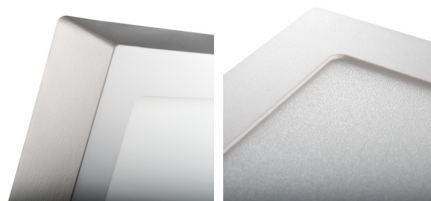

28951 KANTI V2LED 18W-NW-W

Downlight fitting

5905339289513

Kanlux KANTI V2 LED is a square façade luminaire characterised by harmonious combination of modern technology with attractive and modern looks. It is distinguished by high energy efficiency with maintained excellent light parameters. Kanlux KANTI V2 LED is perfect for lighting residential interiors and office rooms.

GENERAL DATA:

Colour: white

Place of assembly: ceiling mounted

Place of application: Indoors

Minimum distance from the illuminated object: 0,5m

Compatible with a dimmer: no

The product is not suitable to be covered with a heat-insulating material: yes

Length [mm]: 215

Width [mm]: 215

Height [mm]: 35

Integrated LED light source: yes

TECHNICAL DATA:

Rated voltage [V]: 220-240 AC

Rated frequency [Hz]: 50

Maximum power [W]: 18

Class of protection against electric shock: II

Lampshade material: plastic

Diode type: LED SMD

Luminous flux [lm]: 1260

Useful luminous flux of the light source Φ_{use} [lm]: in sphere (360°)

Colour temperature: white