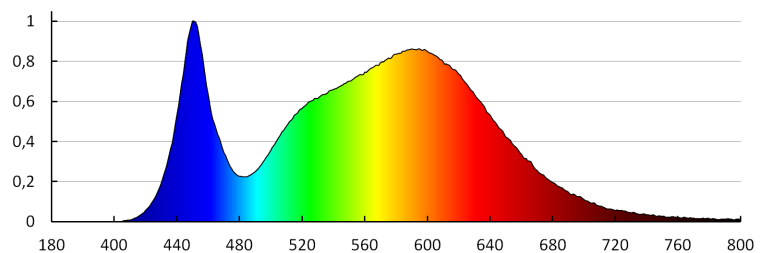

LOGISTIC DATA:

Packaging method: 20

Number of units in the secondary packaging: 1

Number of units in the packaging: 20

Net unit weight [g]: 544

Grammage [g]: 685.5

Length of a unit pack [cm]: 23.5

Width of a unit pack [cm]: 4.5

Height of a unit pack [cm]: 23.5

Weight of a cardboard box [kg]: 13.71

Width of a cardboard box [cm]: 48

Height of a cardboard box [cm]: 26

Length of a cardboard box [cm]: 49

Volume of a cardboard box [m³]: 0.061152