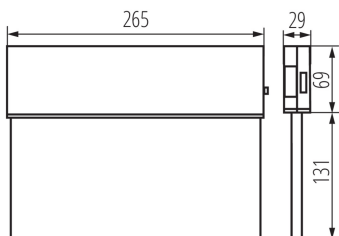

28979 ONTEC G E1E180MATW

Emergency lighting LED

5902052563340

Emergency or anti-panic lighting is used in open space rooms to prevent panic. It allows you to reach a place where you can see the marked escape route as well as for the illumination of the escape route itself, depending on the prism used in the fixture.

GENERAL DATA:

Colour: white
Place of assembly: ceiling mounted
Place of application: Indoors
Length [mm]: 250
Width [mm]: 29
Height [mm]: 194
Integrated LED light source: yes

TECHNICAL DATA:

Rated voltage [V]: 220-240 AC
Rated frequency [Hz]: 50
Rated power [W]: 3
Rated power (LED) [W]: 0.9
Class of protection against electric shock: II
Lampshade material: plastic
Diode type: LED SMD
Colour temperature: cold white
Correlated colour temperature [K]: 5000
Ambient temperature range to which the product can be exposed: 10÷35
Battery (type): LiFePO4/C
Battery (parameters): 3,2V 1,5Ah
Operating mode: emergency and network
Application: marking of escape routes
Fail-safe working time [h]: 3
Automatic test: yes
Enclosure material: plastic
Connection type: Self-clamping block
IP class: 20

LOGISTIC DATA:

Packaging method: 1
Number of units in the secondary packaging: 1
Number of units in the packaging: 1