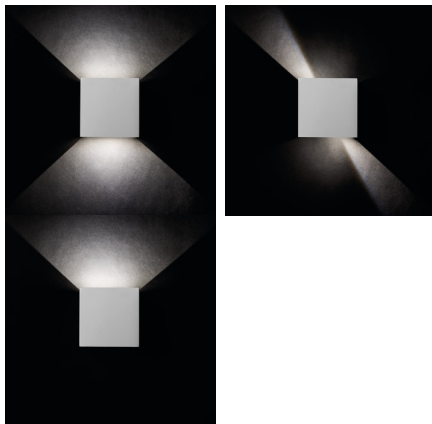

28991 REKA LED EL 7W-O-GR

Facade luminaire

5905339289919

The main advantage of Kanlux REKA LED is a visually unique light effect, which we create ourselves after switching on. Thanks to the wings placed at the bottom and top of the luminaire, we can decide on the direction and width of the luminous flux. The Kanlux REKA lamp shines in two directions - up and down - and the luminous flux can be set independently of each other, creating, for example, a perfectly thin line of light at the top, and at the bottom by setting wide light cascades that will flow from the lamp to the ground. Kanlux REKA LED can be used to illuminate the facades of buildings, terraces, balconies or gazebos' external walls.

GENERAL DATA:

Colour: graphite
Place of assembly: wall mounted
Place of application: Indoors and outdoors
Minimum distance from the illuminated object: 0,5m
Compatible with a dimmer: no
Wykrywanie ruchu: no
Fixture lighting direction: up and down
Length [mm]: 135
Width [mm]: 115
Height [mm]: 100
Integrated LED light source: yes

TECHNICAL DATA:

Rated voltage [V]: 220-240 AC
Rated frequency [Hz]: 50
Maximum power [W]: 7
Class of protection against electric shock: I
Diode type: LED COB
Luminous flux [lm]: max 380
Colour temperature: white
Correlated colour temperature [K]: 4000
Colour consistency in McAdam ellipses: ≤6
Colour rendering index: 80
Service life [h]: 30000
Number of on/off cycles: ≥20000
Lighting angle [°]: max 90
Ambient temperature range to which the product can be exposed: -15÷35
Enclosure material: aluminum alloy
Protective glass material: Tempered glass
Connection type: Bolt terminal block

28991 REKA LED EL 7W-O-GR

Facade luminaire

Range of sections of wires used [mm²]: 1

Lamp-heating time [s]: ≤1

Lamp-ignition time [s]: ≤0,5

IP class: 54

LOGISTIC DATA:

Packaging method: 20