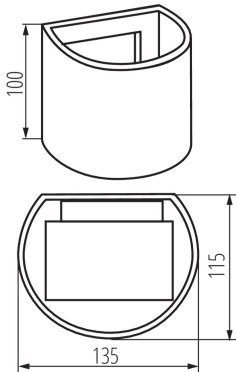

28991 REKA LED EL 7W-O-GR

Facade luminaire