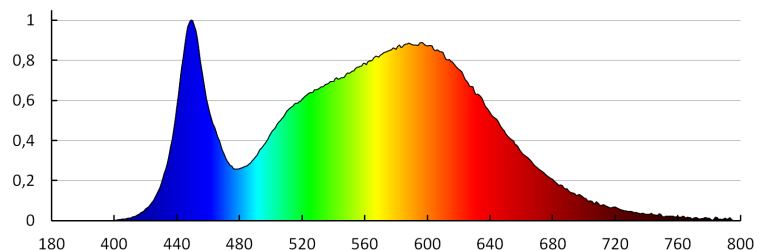

ADDITIONAL INFORMATION:

- Beam-angle adjustment
- 5 years Warranty under the terms of the warranty statement, available on our website