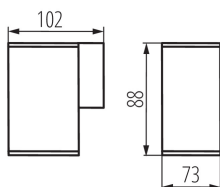

29000 GORI EL 135 D

Garden light fitting with replaceable light source

5905339290007

IP
44

Kanlux GORI garden fixtures are a complete range, they consist of wall lamps and posts. Their square, austere shape is a direct response to market trends. All Kanlux GORI fixtures are equipped with replaceable light sources which give the possibility of a free choice of light colour and intensity around the house.

GENERAL DATA:

Colour: anthracite
Place of assembly: wall mounted
Place of application: Indoors and outdoors
Minimum distance from the illuminated object: 0,5m
Fixture lighting direction: down
Length [mm]: 73
Width [mm]: 102
Height [mm]: 88

TECHNICAL DATA:

Rated voltage [V]: 220-240 AC
Rated frequency [Hz]: 50
Maximum power [W]: max 35
Class of protection against electric shock: I
Light source: PAR16
Light source included: no
Cap: GU10
Ambient temperature range to which the product can be exposed: -20÷35
Enclosure material: aluminum alloy
Protective glass material: Tempered glass
Connection type: Bolt terminal block
Range of sections of wires used [mm²]: 1÷2,5
IP class: 44

LOGISTIC DATA:

Packaging method: 16
Number of units in the secondary packaging: 1
Number of units in the packaging: 16
Net unit weight [g]: 320
Grammage [g]: 378.13
Length of a unit pack [cm]: 11
Width of a unit pack [cm]: 8
Height of a unit pack [cm]: 10
Weight of a cardboard box [kg]: 6.05008
Width of a cardboard box [cm]: 24.5
Height of a cardboard box [cm]: 22.5