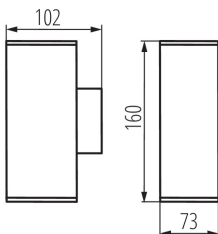

29001 GORI EL 235 D

Garden light fitting with replaceable light source

5905339290014

IP
44

Kanlux GORI garden fixtures are a complete range, they consist of wall lamps and posts. Their square, austere shape is a direct response to market trends. All Kanlux GORI fixtures are equipped with replaceable light sources which give the possibility of a free choice of light colour and intensity around the house.

GENERAL DATA:

Colour: anthracite

Place of assembly: wall mounted

Place of application: Indoors and outdoors

Minimum distance from the illuminated object: 0,5m

Fixture lighting direction: up and down

TECHNICAL DATA:

Rated voltage [V]: 220-240 AC

Rated frequency [Hz]: 50

Maximum power [W]: 2 x max 35

Class of protection against electric shock: I

Light source: PAR16

Light source included: no

Cap: GU10

Ambient temperature range to which the product can be exposed: -20÷35

Enclosure material: aluminum alloy

Protective glass material: Tempered glass

Connection type: Bolt terminal block

Range of sections of wires used [mm²]: 1÷2,5

IP class: 44

LOGISTIC DATA:

Packaging method: 16

Number of units in the secondary packaging: 1

Number of units in the packaging: 16

Net unit weight [g]: 470

Grammage [g]: 548.13

Length of a unit pack [cm]: 11

Width of a unit pack [cm]: 8

Height of a unit pack [cm]: 17

Weight of a cardboard box [kg]: 8.77008

Width of a cardboard box [cm]: 35

Height of a cardboard box [cm]: 24.5

Length of a cardboard box [cm]: 36

Volume of a cardboard box [m³]: 0.03087