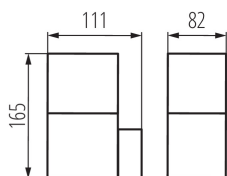

29010 VADRA 16L-UP

Garden light fitting with replaceable light source

5905339290106

IP
44

External Kanlux VADRA fixtures are designed for wall mounting (wall lamps) or on solid ground (posts). Kanlux VADRA are equipped with replaceable light sources which give the possibility of a free choice of light colour and intensity around the house.

GENERAL DATA:

Colour: anthracite
Place of assembly: wall mounted
Place of application: Indoors and outdoors
Minimum distance from the illuminated object: 0,2m
Fixture lighting direction: Top
Length [mm]: 111
Width [mm]: 111
Height [mm]: 82

TECHNICAL DATA:

Rated voltage [V]: 220-240 AC
Rated frequency [Hz]: 50
Maximum power [W]: max 11
Class of protection against electric shock: I
Lampshade material: plastic
Light source: GLS/CFL/LED
Light source included: no
Cap: E27
Ambient temperature range to which the product can be exposed: -20÷35
Enclosure material: aluminum alloy
Connection type: Bolt terminal block
Range of sections of wires used [mm²]: 1,5÷2,5
IP class: 44

LOGISTIC DATA:

Packaging method: 8
Number of units in the secondary packaging: 1
Number of units in the packaging: 8
Net unit weight [g]: 430
Grammage [g]: 526.25
Length of a unit pack [cm]: 12
Width of a unit pack [cm]: 9
Height of a unit pack [cm]: 17.5
Weight of a cardboard box [kg]: 4.21
Width of a cardboard box [cm]: 27
Height of a cardboard box [cm]: 20
Length of a cardboard box [cm]: 38.5