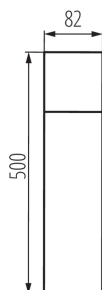

Garden light fitting with replaceable light source

5905339290120

IP
44

External Kanlux VADRA fixtures are designed for wall mounting (wall lamps) or on solid ground (posts). Kanlux VADRA are equipped with replaceable light sources which give the possibility of a free choice of light colour and intensity around the house.

GENERAL DATA:

Colour: anthracite
Place of assembly: surface mounted
Place of application: Indoors and outdoors
Minimum distance from the illuminated object: 0,2m
Fixture lighting direction: Top
Length [mm]: 82
Width [mm]: 82
Height [mm]: 500

TECHNICAL DATA:

Rated voltage [V]: 220-240 AC
Rated frequency [Hz]: 50
Maximum power [W]: max 11
Class of protection against electric shock: I
Lampshade material: plastic
Light source: GLS/CFL/LED
Light source included: no
Cap: E27
Ambient temperature range to which the product can be exposed: -20÷35
Enclosure material: aluminum alloy
Connection type: Bolt terminal block
Range of sections of wires used [mm²]: 1,5÷2,5
IP class: 44

LOGISTIC DATA:

Packaging method: 6
Number of units in the secondary packaging: 1
Number of units in the packaging: 6
Net unit weight [g]: 870
Grammage [g]: 1050
Length of a unit pack [cm]: 9
Width of a unit pack [cm]: 9
Height of a unit pack [cm]: 51
Weight of a cardboard box [kg]: 6.3
Width of a cardboard box [cm]: 29.5
Height of a cardboard box [cm]: 20
Length of a cardboard box [cm]: 53