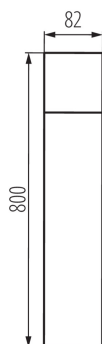

Garden light fitting with replaceable light source

5905339290137

IP
44

External Kanlux VADRA fixtures are designed for wall mounting (wall lamps) or on solid ground (posts). Kanlux VADRA are equipped with replaceable light sources which give the possibility of a free choice of light colour and intensity around the house.

GENERAL DATA:

Colour: anthracite
Place of assembly: surface mounted
Place of application: Indoors and outdoors
Minimum distance from the illuminated object: 0,2m
Fixture lighting direction: Top
Length [mm]: 82
Width [mm]: 82
Height [mm]: 800

TECHNICAL DATA:

Rated voltage [V]: 220-240 AC
Rated frequency [Hz]: 50
Maximum power [W]: max 11
Class of protection against electric shock: I
Lampshade material: plastic
Light source: GLS/CFL/LED
Light source included: no
Cap: E27
Ambient temperature range to which the product can be exposed: -20÷35
Enclosure material: aluminum alloy
Connection type: Bolt terminal block
Range of sections of wires used [mm²]: 1,5÷2,5
IP class: 44

Garden light fitting with replaceable light source

Volume of a cardboard box [m³]: 0.049344

ADDITIONAL INFORMATION:

- Maximum light-source height 110mm
- VADRA 21L-UP SE fixture with PIR motion sensor