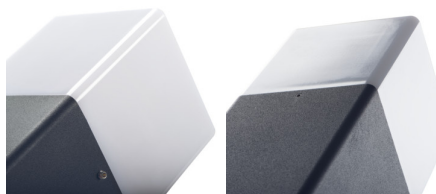

Garden light fitting with replaceable light source

5905339290137

IP
44

External Kanlux VADRA fixtures are designed for wall mounting (wall lamps) or on solid ground (posts). Kanlux VADRA are equipped with replaceable light sources which give the possibility of a free choice of light colour and intensity around the house.

GENERAL DATA:

Colour: anthracite
Place of assembly: surface mounted
Place of application: Indoors and outdoors
Minimum distance from the illuminated object: 0,2m
Fixture lighting direction: Top
Length [mm]: 82
Width [mm]: 82
Height [mm]: 800