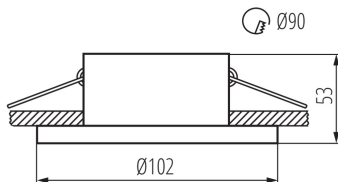

29031 IMINES DSO-W

Ring for spotlight fittings

5905339290311

unique
LIGHT
effect

DESIGN
unique

Kanlux IMINES is a unique fixture, which has a surprising light effect - when you turn on the light, you get an additional, decorative light ring.

GENERAL DATA:

Colour: matte white

Necessity of using self-shielding lamps: yes

Place of assembly: Recessed mount in the ceiling

Place of application: Indoors

Minimum distance from the illuminated object: 0,5m

Decorative ring without a ceramic frame: yes

The product is not suitable to be covered with a heat-insulating material: yes

Height [mm]: 53

Diameter [mm]: 102

Assembly hole [mm]: Ø90

TECHNICAL DATA:

Rated voltage [V]: 12 AC; 12 DC; 220-240 AC

Maximum power [W]: max 10

Class of protection against electric shock: II/III

Light source: MR16/PAR16

Light source included: no

Cap: Gx5,3/GU10

Ambient temperature range to which the product can be exposed: 5÷25

Enclosure material: plastic, aluminum alloy

Lighting-fixture angle regulation: none

IP class: 20

LOGISTIC DATA:

Packaging method: 50

Number of units in the secondary packaging: 1

Number of units in the packaging: 50

Net unit weight [g]: 120

Grammage [g]: 167.6

Length of a unit pack [cm]: 11

Width of a unit pack [cm]: 11

Height of a unit pack [cm]: 6

Weight of a cardboard box [kg]: 8.38

Width of a cardboard box [cm]: 24

Height of a cardboard box [cm]: 33

Length of a cardboard box [cm]: 58

Volume of a cardboard box [m³]: 0.045936