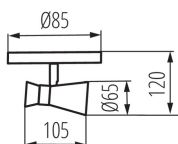

29110 MILENO EL-10 B-AG

Wall & ceiling lighting fitting

5905339291103

DESIGN
unique

Kanlux MILENO follows the latest trends. The advantages of this series are its interesting design and original shape. The very large number of Kanlux MILENO fixture models means many more arrangement possibilities.

GENERAL DATA:

Colour: black/gold

Place of assembly: wall mounted, ceiling mounted

Place of application: Indoors

Minimum distance from the illuminated object: 0,5m

Width [mm]: 105

Height [mm]: 120

Diameter [mm]: 85

TECHNICAL DATA:

Rated voltage [V]: 220-240 AC

Rated frequency [Hz]: 50

Maximum power [W]: max 10

Class of protection against electric shock: I

Light source: PAR16

Light source included: no

Cap: GU10

Ambient temperature range to which the product can be exposed: 5÷25

Enclosure material: steel

Connection type: Bolt terminal block

Range of sections of wires used [mm²]: 1÷2,5

The fixture is movable horizontally [°]: 300

The fixture is movable vertically [°]: 80

IP class: 20

LOGISTIC DATA:

Packaging method: 24

Number of units in the secondary packaging: 1

Number of units in the packaging: 24

Net unit weight [g]: 220

Grammage [g]: 344.58

Length of a unit pack [cm]: 14

Width of a unit pack [cm]: 11

Height of a unit pack [cm]: 14

Weight of a cardboard box [kg]: 8.26992

Width of a cardboard box [cm]: 30

Height of a cardboard box [cm]: 45

Length of a cardboard box [cm]: 45.5

Volume of a cardboard box [m³]: 0.061425