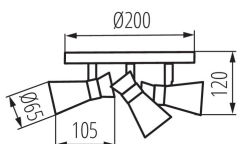

29113 MILENO EL-30 ASR-AN

Wall & ceiling lighting fitting

5905339291134

DESIGN
unique

Kanlux MILENO follows the latest trends. The advantages of this series are its interesting design and original shape. The very large number of Kanlux MILENO fixture models means many more arrangement possibilities.

GENERAL DATA:

Colour: silver / copper

Place of assembly: wall mounted, ceiling mounted

Place of application: Indoors

Minimum distance from the illuminated object: 0,5m

Height [mm]: 120

Diameter [mm]: 200

TECHNICAL DATA:

Rated voltage [V]: 220-240 AC

Rated frequency [Hz]: 50

Maximum power [W]: 3 x max 10

Class of protection against electric shock: I

Light source: PAR16

Light source included: no

Cap: GU10

Ambient temperature range to which the product can be exposed: 5÷25

Enclosure material: steel

Connection type: Bolt terminal block

Range of sections of wires used [mm²]: 1÷2,5

The fixture is movable horizontally [°]: 300

The fixture is movable vertically [°]: 80

IP class: 20

LOGISTIC DATA:

Packaging method: 12

Number of units in the secondary packaging: 1

Number of units in the packaging: 12

Net unit weight [g]: 660

Grammage [g]: 923.33

Length of a unit pack [cm]: 24

Width of a unit pack [cm]: 13

Height of a unit pack [cm]: 24

Weight of a cardboard box [kg]: 11.07996

Width of a cardboard box [cm]: 41

Height of a cardboard box [cm]: 50

Length of a cardboard box [cm]: 49

Volume of a cardboard box [m³]: 0.10045