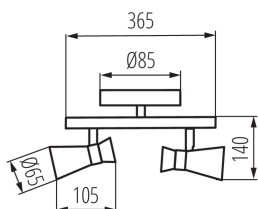

Wall & ceiling lighting fitting

5905339291141

DESIGN
unique

Kanlux MILENO follows the latest trends. The advantages of this series are its interesting design and original shape. The very large number of Kanlux MILENO fixture models means many more arrangement possibilities.

GENERAL DATA:

Colour: black/gold
Place of assembly: wall mounted, ceiling mounted
Place of application: Indoors
Minimum distance from the illuminated object: 0,5m
Length [mm]: 365
Width [mm]: 105
Height [mm]: 140

TECHNICAL DATA:

Rated voltage [V]: 220-240 AC
Rated frequency [Hz]: 50
Maximum power [W]: 2 x max 10
Class of protection against electric shock: I
Light source: PAR16
Light source included: no
Cap: GU10
Ambient temperature range to which the product can be exposed: 5÷25
Enclosure material: steel
Connection type: Bolt terminal block
Range of sections of wires used [mm²]: 1÷2,5
The fixture is movable horizontally [°]: 300
The fixture is movable vertically [°]: 80
IP class: 20

LOGISTIC DATA:

Packaging method: 12
Number of units in the secondary packaging: 1
Number of units in the packaging: 12
Net unit weight [g]: 450
Grammage [g]: 650.83
Length of a unit pack [cm]: 15
Width of a unit pack [cm]: 10
Height of a unit pack [cm]: 40
Weight of a cardboard box [kg]: 7.80996
Width of a cardboard box [cm]: 42
Height of a cardboard box [cm]: 41
Length of a cardboard box [cm]: 47
Volume of a cardboard box [m³]: 0.080934