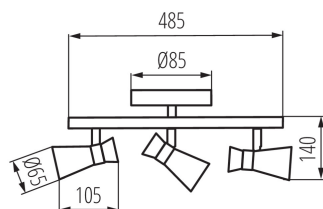

Wall & ceiling lighting fitting

5905339291165

DESIGN
unique

Kanlux MILENO follows the latest trends. The advantages of this series are its interesting design and original shape. The very large number of Kanlux MILENO fixture models means many more arrangement possibilities.

GENERAL DATA:

Colour: black/gold
Place of assembly: wall mounted, ceiling mounted
Place of application: Indoors
Minimum distance from the illuminated object: 0,5m
Length [mm]: 485
Width [mm]: 105
Height [mm]: 140

TECHNICAL DATA:

Rated voltage [V]: 220-240 AC
Rated frequency [Hz]: 50
Maximum power [W]: 3 x max 10
Class of protection against electric shock: I
Light source: PAR16
Light source included: no
Cap: GU10
Ambient temperature range to which the product can be exposed: 5÷25
Enclosure material: steel
Connection type: Bolt terminal block
Range of sections of wires used [mm²]: 1÷2,5
The fixture is movable horizontally [°]: 300
The fixture is movable vertically [°]: 80
IP class: 20

LOGISTIC DATA:

Packaging method: 8
Number of units in the secondary packaging: 1
Number of units in the packaging: 8
Net unit weight [g]: 610
Grammage [g]: 870
Length of a unit pack [cm]: 15.5
Width of a unit pack [cm]: 9.5
Height of a unit pack [cm]: 55
Weight of a cardboard box [kg]: 6.96
Width of a cardboard box [cm]: 32
Height of a cardboard box [cm]: 41
Length of a cardboard box [cm]: 56
Volume of a cardboard box [m³]: 0.073472