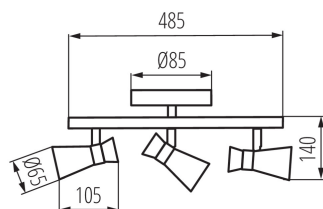

29117 MILENO EL-3I ASR-AN

Wall & ceiling lighting fitting

5905339291172

DESIGN
GN
unique

Kanlux MILENO follows the latest trends. The advantages of this series are its interesting design and original shape. The very large number of Kanlux MILENO fixture models means many more arrangement possibilities.

GENERAL DATA:

Colour: silver / copper

Place of assembly: wall mounted, ceiling mounted

Place of application: Indoors

Minimum distance from the illuminated object: 0,5m

Length [mm]: 485

Width [mm]: 105

Height [mm]: 140

TECHNICAL DATA:

Rated voltage [V]: 220-240 AC

Rated frequency [Hz]: 50

Maximum power [W]: 3 x max 10

Class of protection against electric shock: I

Light source: PAR16

Light source included: no

Cap: GU10

Ambient temperature range to which the product can be exposed: 5÷25

Enclosure material: steel

Connection type: Bolt terminal block

Range of sections of wires used [mm²]: 1÷2,5

The fixture is movable horizontally [°]: 300

The fixture is movable vertically [°]: 80

IP class: 20

LOGISTIC DATA:

Packaging method: 8

Number of units in the secondary packaging: 1

Number of units in the packaging: 8

Net unit weight [g]: 610

Grammage [g]: 870

Length of a unit pack [cm]: 15.5

Width of a unit pack [cm]: 9.5

Height of a unit pack [cm]: 55

Weight of a cardboard box [kg]: 6.96

Width of a cardboard box [cm]: 32

Height of a cardboard box [cm]: 41

Length of a cardboard box [cm]: 56

Volume of a cardboard box [m³]: 0.073472