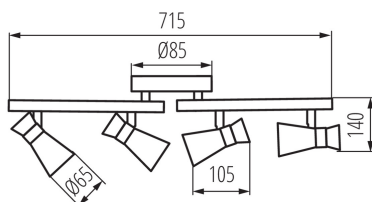

Wall & ceiling lighting fitting

5905339291189

DESIGN
unique

Kanlux MILENO follows the latest trends. The advantages of this series are its interesting design and original shape. The very large number of Kanlux MILENO fixture models means many more arrangement possibilities.

GENERAL DATA:

Colour: black/gold
Place of assembly: wall mounted, ceiling mounted
Place of application: Indoors
Minimum distance from the illuminated object: 0,5m
Length [mm]: 715
Width [mm]: 105
Height [mm]: 140

TECHNICAL DATA:

Rated voltage [V]: 220-240 AC
Rated frequency [Hz]: 50
Maximum power [W]: 4 x max 10
Class of protection against electric shock: I
Light source: PAR16
Light source included: no
Cap: GU10
Ambient temperature range to which the product can be exposed: 5÷25
Enclosure material: steel
Connection type: Bolt terminal block
Range of sections of wires used [mm²]: 1÷2,5
The fixture is movable horizontally [°]: 300
The fixture is movable vertically [°]: 80
IP class: 20

LOGISTIC DATA:

Packaging method: 6
Number of units in the secondary packaging: 1
Number of units in the packaging: 6
Net unit weight [g]: 820
Grammage [g]: 1110
Length of a unit pack [cm]: 16
Width of a unit pack [cm]: 13
Height of a unit pack [cm]: 41.5
Weight of a cardboard box [kg]: 6.66
Width of a cardboard box [cm]: 34
Height of a cardboard box [cm]: 42
Length of a cardboard box [cm]: 42.5
Volume of a cardboard box [m³]: 0.06069