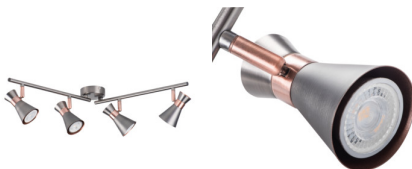

## 29119 MILENO EL-4I ASR-AN

Wall & ceiling lighting fitting

5905339291196

DESIGN  
unique

Kanlux MILENO follows the latest trends. The advantages of this series are its interesting design and original shape. The very large number of Kanlux MILENO fixture models means many more arrangement possibilities.

### GENERAL DATA:

**Colour:** silver / copper

**Place of assembly:** wall mounted, ceiling mounted

**Place of application:** Indoors

**Minimum distance from the illuminated object:** 0,5m

**Length [mm]:** 715

**Width [mm]:** 105

**Height [mm]:** 140

**Cap:** GU10

**Ambient temperature range to which the product can be exposed:** 5÷25

**Enclosure material:** steel

**Connection type:** Bolt terminal block

**Range of sections of wires used [mm<sup>2</sup>]:** 1÷2,5