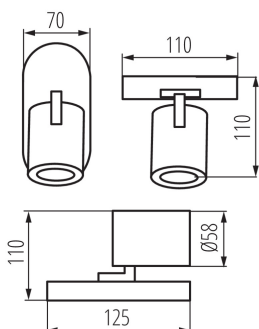

Kanlux LAURIN spotlights provide a very large selection of directional ceiling and wall lamps. The simple and minimalist design can be successfully used in many rooms in the house. Free adjustment of the luminous flux direction is an additional advantage of these fixtures.

GENERAL DATA:

Colour: white

Place of assembly: wall mounted, ceiling mounted

Place of application: Indoors

Minimum distance from the illuminated object: 0,5m

Length [mm]: 110

Width [mm]: 70

Height [mm]: 110

TECHNICAL DATA:

Rated voltage [V]: 220-240 AC

Rated frequency [Hz]: 50

Maximum power [W]: max 35

Class of protection against electric shock: I

Light source: PAR16

Light source included: no

Cap: GU10

Ambient temperature range to which the product can be exposed: 5÷25

Enclosure material: aluminum alloy

Connection type: Bolt terminal block

Range of sections of wires used [mm²]: 1÷2,5

The fixture is movable horizontally [°]: 310

The fixture is movable vertically [°]: 90

IP class: 20

LOGISTIC DATA:

Unit of measurement: unit

Packaging method: 20

Number of units in the secondary packaging: 1

Number of units in the packaging: 20

Net unit weight [g]: 250

Grammage [g]: 311.5

Length of a unit pack [cm]: 12

Width of a unit pack [cm]: 8

Height of a unit pack [cm]: 12

Weight of a cardboard box [kg]: 6.23