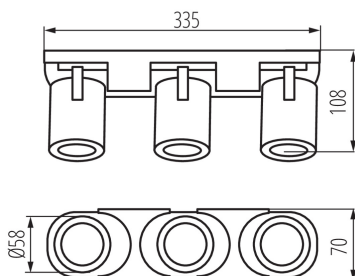

29124 LAURIN EL-3I W

Wall & ceiling lighting fitting

5905339291240

MO
DE
RN
design

Kanlux LAURIN spotlights provide a very large selection of directional ceiling and wall lamps. The simple and minimalist design can be successfully used in many rooms in the house. Free adjustment of the luminous flux direction is an additional advantage of these fixtures.

GENERAL DATA:

Colour: white

Place of assembly: wall mounted, ceiling mounted

Place of application: Indoors

Minimum distance from the illuminated object: 0,5m

Length [mm]: 335

Width [mm]: 70

Height [mm]: 108

TECHNICAL DATA:

Rated voltage [V]: 220-240 AC

Rated frequency [Hz]: 50

Maximum power [W]: 3 x max 35

Class of protection against electric shock: I

Light source: PAR16

Light source included: no

Cap: GU10

Ambient temperature range to which the product can be exposed: 5÷25

Enclosure material: aluminum alloy

Connection type: Bolt terminal block

Range of sections of wires used [mm²]: 1÷2,5

The fixture is movable horizontally [°]: 310

The fixture is movable vertically [°]: 90

IP class: 20

LOGISTIC DATA:

Packaging method: 10

Number of units in the secondary packaging: 1

Number of units in the packaging: 10

Net unit weight [g]: 810

Grammage [g]: 934

Length of a unit pack [cm]: 11.5

Width of a unit pack [cm]: 7.5

Height of a unit pack [cm]: 35.5

Weight of a cardboard box [kg]: 9.34

Width of a cardboard box [cm]: 24

Height of a cardboard box [cm]: 37.5

Length of a cardboard box [cm]: 39.5