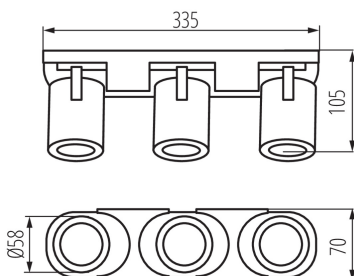

Wall & ceiling lighting fitting

5905339291257

MO
DE
RN
design

Kanlux LAURIN spotlights provide a very large selection of directional ceiling and wall lamps. The simple and minimalist design can be successfully used in many rooms in the house. Free adjustment of the luminous flux direction is an additional advantage of these fixtures.

GENERAL DATA:

Colour: black

Place of assembly: wall mounted, ceiling mounted

Place of application: Indoors

Minimum distance from the illuminated object: 0,5m

Length [mm]: 335

Width [mm]: 70

Height [mm]: 108

TECHNICAL DATA:

Rated voltage [V]: 220-240 AC

Rated frequency [Hz]: 50

Maximum power [W]: 3 x max 35

Class of protection against electric shock: I

Light source: PAR16

Light source included: no

Cap: GU10

Ambient temperature range to which the product can be exposed: 5÷25

Enclosure material: aluminum alloy

Connection type: Bolt terminal block

Range of sections of wires used [mm²]: 1÷2,5

The fixture is movable horizontally [°]: 310

The fixture is movable vertically [°]: 90

IP class: 20

LOGISTIC DATA:

Packaging method: 10

Number of units in the secondary packaging: 1

Number of units in the packaging: 10

Net unit weight [g]: 810

Grammage [g]: 934

Length of a unit pack [cm]: 11.5

Width of a unit pack [cm]: 7.5

Height of a unit pack [cm]: 35.5

Weight of a cardboard box [kg]: 9.34

Width of a cardboard box [cm]: 24

Height of a cardboard box [cm]: 37.5

Length of a cardboard box [cm]: 39.5