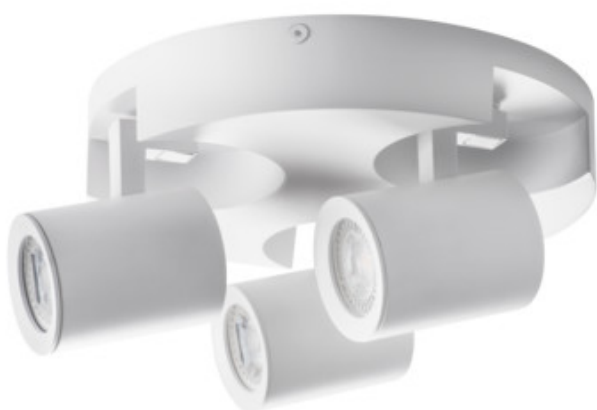

Wall & ceiling lighting fitting

5905339291264

MO
DE
RN
design

Kanlux LAURIN spotlights provide a very large selection of directional ceiling and wall lamps. The simple and minimalist design can be successfully used in many rooms in the house. Free adjustment of the luminous flux direction is an additional advantage of these fixtures.

GENERAL DATA:

Colour: white

Place of assembly: wall mounted, ceiling mounted

Place of application: Indoors

Minimum distance from the illuminated object: 0,5m

Height [mm]: 108

Diameter [mm]: 220

TECHNICAL DATA:

Enclosure material: aluminum alloy

Connection type: Bolt terminal block

Range of sections of wires used [mm²]: 1÷2,5

The fixture is movable horizontally [°]: 310

The fixture is movable vertically [°]: 90

IP class: 20