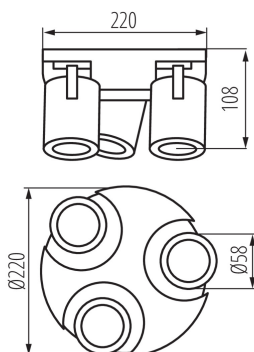

Wall & ceiling lighting fitting

5905339291264

MO
DE
RN
design

Kanlux LAURIN spotlights provide a very large selection of directional ceiling and wall lamps. The simple and minimalist design can be successfully used in many rooms in the house. Free adjustment of the luminous flux direction is an additional advantage of these fixtures.

GENERAL DATA:

Colour: white

Place of assembly: wall mounted, ceiling mounted

Place of application: Indoors

Minimum distance from the illuminated object: 0,5m

Height [mm]: 108

Diameter [mm]: 220

TECHNICAL DATA:

Rated voltage [V]: 220-240 AC

Rated frequency [Hz]: 50

Maximum power [W]: 3 x max 35

Class of protection against electric shock: I

Light source: PAR16

Light source included: no

Cap: GU10

Ambient temperature range to which the product can be exposed: 5÷25

Enclosure material: aluminum alloy

Connection type: Bolt terminal block

Range of sections of wires used [mm²]: 1÷2,5

The fixture is movable horizontally [°]: 310

The fixture is movable vertically [°]: 90

IP class: 20

LOGISTIC DATA:

Packaging method: 6

Number of units in the secondary packaging: 1

Number of units in the packaging: 6

Net unit weight [g]: 900

Grammage [g]: 1103.33

Length of a unit pack [cm]: 22.5

Width of a unit pack [cm]: 11

Height of a unit pack [cm]: 22.5

Weight of a cardboard box [kg]: 6.61998

Width of a cardboard box [cm]: 35.5

Height of a cardboard box [cm]: 25

Length of a cardboard box [cm]: 46

Volume of a cardboard box [m³]: 0.040825