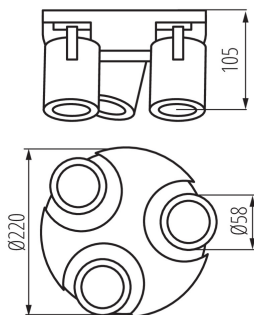

Wall & ceiling lighting fitting

5905339291271

MO
DE
RN
design

Kanlux LAURIN spotlights provide a very large selection of directional ceiling and wall lamps. The simple and minimalist design can be successfully used in many rooms in the house. Free adjustment of the luminous flux direction is an additional advantage of these fixtures.

GENERAL DATA:

Colour: black

Place of assembly: wall mounted, ceiling mounted

Place of application: Indoors

Minimum distance from the illuminated object: 0,5m

Height [mm]: 108

Diameter [mm]: 220

TECHNICAL DATA:

Rated voltage [V]: 220-240 AC

Rated frequency [Hz]: 50

Maximum power [W]: 3 x max 35

Class of protection against electric shock: I

Light source: PAR16

Light source included: no

Cap: GU10

Ambient temperature range to which the product can be exposed: 5÷25

Enclosure material: aluminum alloy

Connection type: Bolt terminal block

Range of sections of wires used [mm²]: 1÷2,5

The fixture is movable horizontally [°]: 310

The fixture is movable vertically [°]: 90

IP class: 20

LOGISTIC DATA:

Packaging method: 6

Number of units in the secondary packaging: 1

Number of units in the packaging: 6

Net unit weight [g]: 900

Grammage [g]: 1103.43

Length of a unit pack [cm]: 22.5

Width of a unit pack [cm]: 11

Height of a unit pack [cm]: 22.5

Weight of a cardboard box [kg]: 6.62058

Width of a cardboard box [cm]: 35.5

Height of a cardboard box [cm]: 25

Length of a cardboard box [cm]: 46

Volume of a cardboard box [m³]: 0.040825