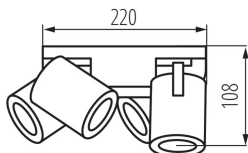

Wall & ceiling lighting fitting

5905339291288

MO
DE
RN
design

Kanlux LAURIN spotlights provide a very large selection of directional ceiling and wall lamps. The simple and minimalist design can be successfully used in many rooms in the house. Free adjustment of the luminous flux direction is an additional advantage of these fixtures.

GENERAL DATA:

Colour: white

Place of assembly: wall mounted, ceiling mounted

Place of application: Indoors

Minimum distance from the illuminated object: 0,5m

Length [mm]: 220

Width [mm]: 220

Height [mm]: 108

TECHNICAL DATA:

Rated voltage [V]: 220-240 AC

Rated frequency [Hz]: 50

Maximum power [W]: 4 x max 35

Class of protection against electric shock: I

Light source: PAR16

Light source included: no

Cap: GU10

Ambient temperature range to which the product can be exposed: 5÷25

Enclosure material: aluminum alloy

Connection type: Bolt terminal block

Range of sections of wires used [mm²]: 1÷2,5

The fixture is movable horizontally [°]: 310

The fixture is movable vertically [°]: 90

IP class: 20

LOGISTIC DATA:

Packaging method: 6

Number of units in the secondary packaging: 1

Number of units in the packaging: 6

Net unit weight [g]: 1110

Grammage [g]: 1313.33

Length of a unit pack [cm]: 22.5

Width of a unit pack [cm]: 11

Height of a unit pack [cm]: 22.5

Weight of a cardboard box [kg]: 7.87998

Width of a cardboard box [cm]: 35.5

Height of a cardboard box [cm]: 25

Length of a cardboard box [cm]: 46