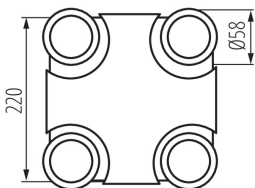

Wall & ceiling lighting fitting

5905339291288

MO
DE
RN
design

Kanlux LAURIN spotlights provide a very large selection of directional ceiling and wall lamps. The simple and minimalist design can be successfully used in many rooms in the house. Free adjustment of the luminous flux direction is an additional advantage of these fixtures.

GENERAL DATA:

Colour: white

Place of assembly: wall mounted, ceiling mounted

Place of application: Indoors

Minimum distance from the illuminated object: 0,5m

Length [mm]: 220

Width [mm]: 220

Height [mm]: 108

TECHNICAL DATA:

Rated voltage [V]: 220-240 AC

Rated frequency [Hz]: 50

Maximum power [W]: 4 x max 35

Class of protection against electric shock: I

Light source: PAR16

Light source included: no

Cap: GU10

Ambient temperature range to which the product can be exposed: 5÷25

Enclosure material: aluminum alloy

Connection type: Bolt terminal block

Range of sections of wires used [mm²]: 1÷2,5

The fixture is movable horizontally [°]: 310

The fixture is movable vertically [°]: 90

IP class: 20

LOGISTIC DATA:

Packaging method: 6

Number of units in the secondary packaging: 1

Number of units in the packaging: 6

Net unit weight [g]: 1110

Grammage [g]: 1313.33

Length of a unit pack [cm]: 22.5

Width of a unit pack [cm]: 11

Height of a unit pack [cm]: 22.5

Weight of a cardboard box [kg]: 7.87998

Width of a cardboard box [cm]: 35.5

Height of a cardboard box [cm]: 25

Length of a cardboard box [cm]: 46