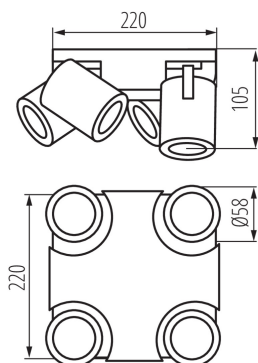

Wall & ceiling lighting fitting

5905339291295

MO
DE
RN
design

Kanlux LAURIN spotlights provide a very large selection of directional ceiling and wall lamps. The simple and minimalist design can be successfully used in many rooms in the house. Free adjustment of the luminous flux direction is an additional advantage of these fixtures.

GENERAL DATA:

Colour: black

Place of assembly: wall mounted, ceiling mounted

Place of application: Indoors

Minimum distance from the illuminated object: 0,5m

Length [mm]: 220

Width [mm]: 220

Height [mm]: 108

TECHNICAL DATA:

Rated voltage [V]: 220-240 AC

Rated frequency [Hz]: 50

Maximum power [W]: 4 x max 35

Class of protection against electric shock: I

Light source: PAR16

Light source included: no

Cap: GU10

Ambient temperature range to which the product can be exposed: 5÷25

Enclosure material: aluminum alloy

Connection type: Bolt terminal block

Range of sections of wires used [mm²]: 1÷2,5

The fixture is movable horizontally [°]: 310

The fixture is movable vertically [°]: 90

IP class: 20

LOGISTIC DATA:

Packaging method: 6

Number of units in the secondary packaging: 1

Number of units in the packaging: 6

Net unit weight [g]: 1110

Grammage [g]: 1313.33

Length of a unit pack [cm]: 22.5

Width of a unit pack [cm]: 11

Height of a unit pack [cm]: 22.5

Weight of a cardboard box [kg]: 7.87998

Width of a cardboard box [cm]: 35.5

Height of a cardboard box [cm]: 25

Length of a cardboard box [cm]: 46