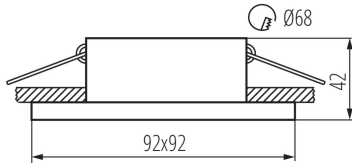

GENERAL DATA:

Colour: black / white / black
Necessity of using self-shielding lamps: yes
Place of assembly: Recessed mount in the ceiling
Place of application: Indoors
Minimum distance from the illuminated object: 0,5m
Decorative ring without a ceramic frame: yes
The product is not suitable to be covered with a heat-insulating material: yes
Length [mm]: 92
Width [mm]: 92
Height [mm]: 42
Assembly hole [mm]: Ø68

LOGISTIC DATA:

Packaging method: 100
Number of units in the secondary packaging: 1
Number of units in the packaging: 100
Net unit weight [g]: 144
Grammage [g]: 179
Length of a unit pack [cm]: 10
Width of a unit pack [cm]: 5
Height of a unit pack [cm]: 10

29131 SIMEN DSL B/W/B

Ring for spotlight fittings

Weight of a cardboard box [kg]: 17.9

Width of a cardboard box [cm]: 27

Height of a cardboard box [cm]: 43

Length of a cardboard box [cm] : 53

Volume of a cardboard box [m³]: 0.061533