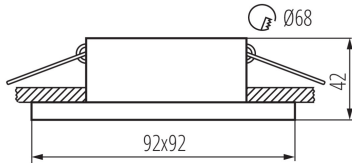

Decorative ring without a ceramic frame: yes

The product is not suitable to be covered with a heat-insulating material: yes

Length [mm]: 92

Width [mm]: 92

Height [mm]: 42

Assembly hole [mm]: Ø68

TECHNICAL DATA:

Net unit weight [g]: 144

Grammage [g]: 179

Length of a unit pack [cm]: 10

Width of a unit pack [cm]: 5

Height of a unit pack [cm]: 10

29132 SIMEN DSL SR/B/B

Ring for spotlight fittings

Weight of a cardboard box [kg]: 17.9

Width of a cardboard box [cm]: 27

Height of a cardboard box [cm]: 43

Length of a cardboard box [cm] : 53

Volume of a cardboard box [m³]: 0.061533

ADDITIONAL INFORMATION:

- Decorative ring without a ceramic frame