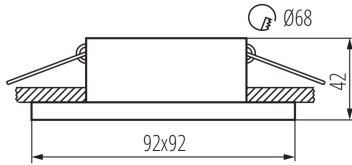

Decorative ring without a ceramic frame: yes

The product is not suitable to be covered with a heat-insulating material: yes

Length [mm]: 92

Width [mm]: 92

Height [mm]: 42

Assembly hole [mm]: Ø68

TECHNICAL DATA:

Net unit weight [g]: 144

Grammage [g]: 179

Length of a unit pack [cm]: 10

Width of a unit pack [cm]: 5

Height of a unit pack [cm]: 10

29135 SIMEN DSL W/G/W

Ring for spotlight fittings

Weight of a cardboard box [kg]: 17.9

Width of a cardboard box [cm]: 27

Height of a cardboard box [cm]: 43

Length of a cardboard box [cm]: 53

Volume of a cardboard box [m³]: 0.061533

ADDITIONAL INFORMATION:

- Decorative ring without a ceramic frame