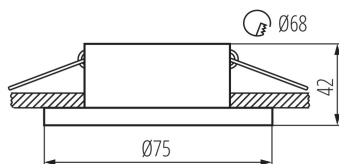

Ring for spotlight fittings

5905339291370

Kanlux SIMEN DSO is a fixture which consists of two parts - ring, and body. Our range includes permanent colour sets in classic black and white, and fixtures with silver and gold elements, which will fit in with your interior, where they will become a visible decoration. You can also replace individual elements with other Kanlux SIMEN DSO fixture sets you already have.

GENERAL DATA:

Colour: black/gold

Necessity of using self-shielding lamps: yes

Place of assembly: Recessed mount in the ceiling

Place of application: Indoors

Minimum distance from the illuminated object: 0,5m

Decorative ring without a ceramic frame: yes

The product is not suitable to be covered with a heat-insulating material: yes

Height [mm]: 42

Diameter [mm]: 75

Assembly hole [mm]: Ø68

TECHNICAL DATA:

Rated voltage [V]: 12 AC; 12 DC; 220-240 AC

Maximum power [W]: max 10

Class of protection against electric shock: II/III

Light source: MR16/PAR16

Light source included: no

Cap: Gx5,3/GU10

Ambient temperature range to which the product can be exposed: 5÷25

Enclosure material: aluminum alloy

Lighting-fixture angle regulation: none

IP class: 20

LOGISTIC DATA:

Packaging method: 100

Number of units in the secondary packaging: 1

Number of units in the packaging: 100

Net unit weight [g]: 80

Grammage [g]: 107.8

Length of a unit pack [cm]: 8

Width of a unit pack [cm]: 5

Height of a unit pack [cm]: 8

Weight of a cardboard box [kg]: 10.78

Width of a cardboard box [cm]: 27.5

Height of a cardboard box [cm]: 36