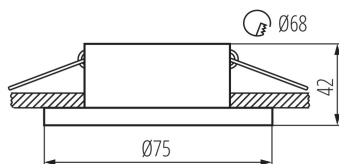

Ring for spotlight fittings

5905339291387

Kanlux SIMEN DSO is a fixture which consists of two parts - ring, and body. Our range includes permanent colour sets in classic black and white, and fixtures with silver and gold elements, which will fit in with your interior, where they will become a visible decoration. You can also replace individual elements with other Kanlux SIMEN DSO fixture sets you already have.

GENERAL DATA:

Colour: black/white

Necessity of using self-shielding lamps: yes

Place of assembly: Recessed mount in the ceiling

Place of application: Indoors

Minimum distance from the illuminated object: 0,5m

Decorative ring without a ceramic frame: yes

The product is not suitable to be covered with a heat-insulating material: yes

Height [mm]: 42

Diameter [mm]: 75

Assembly hole [mm]: Ø68

TECHNICAL DATA:

Rated voltage [V]: 12 AC; 12 DC; 220-240 AC

Maximum power [W]: max 10

Class of protection against electric shock: II/III

Light source: MR16/PAR16

Light source included: no

Cap: Gx5,3/GU10

Ambient temperature range to which the product can be exposed: 5÷25

Enclosure material: aluminum alloy

Lighting-fixture angle regulation: none

IP class: 20

LOGISTIC DATA:

Packaging method: 100

Number of units in the secondary packaging: 1

Number of units in the packaging: 100

Net unit weight [g]: 80

Grammage [g]: 107.8

Length of a unit pack [cm]: 8

Width of a unit pack [cm]: 5

Height of a unit pack [cm]: 8

Weight of a cardboard box [kg]: 10.78

Width of a cardboard box [cm]: 27.5

Height of a cardboard box [cm]: 36