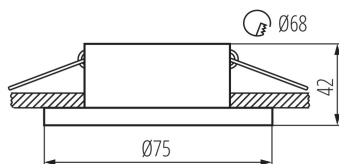

29140 SIMEN DSO W/G

Ring for spotlight fittings

5905339291400

Kanlux SIMEN DSO is a fixture which consists of two parts - ring, and body. Our range includes permanent colour sets in classic black and white, and fixtures with silver and gold elements, which will fit in with your interior, where they will become a visible decoration. You can also replace individual elements with other Kanlux SIMEN DSO fixture sets you already have.

GENERAL DATA:

Colour: white / gold

Necessity of using self-shielding lamps: yes

Place of assembly: Recessed mount in the ceiling

Place of application: Indoors

Minimum distance from the illuminated object: 0,5m

Decorative ring without a ceramic frame: yes

The product is not suitable to be covered with a heat-insulating material: yes

Height [mm]: 42

Diameter [mm]: 75

Assembly hole [mm]: Ø68

TECHNICAL DATA:

Rated voltage [V]: 12 AC; 12 DC; 220-240 AC