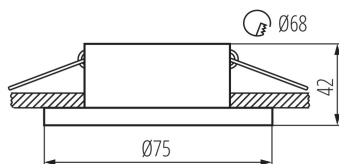

29142 SIMEN DSO G/W

Ring for spotlight fittings

5905339291424

Kanlux SIMEN DSO is a fixture which consists of two parts - ring, and body. Our range includes permanent colour sets in classic black and white, and fixtures with silver and gold elements, which will fit in with your interior, where they will become a visible decoration. You can also replace individual elements with other Kanlux SIMEN DSO fixture sets you already have.

GENERAL DATA:

Colour: gold / white

Necessity of using self-shielding lamps: yes

Place of assembly: Recessed mount in the ceiling

Place of application: Indoors

Minimum distance from the illuminated object: 0,5m

Decorative ring without a ceramic frame: yes

The product is not suitable to be covered with a heat-insulating material: yes

Height [mm]: 42

Diameter [mm]: 75

Assembly hole [mm]: Ø68

TECHNICAL DATA:

Rated voltage [V]: 12 AC; 12 DC; 220-240 AC