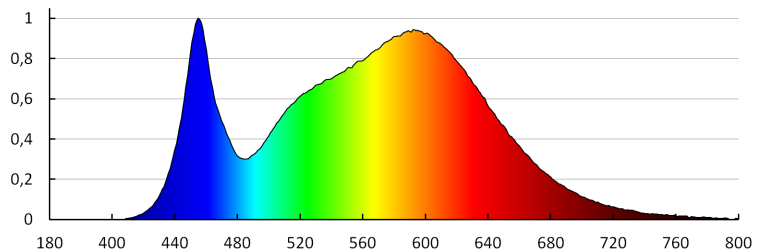

LOGISTIC DATA:

Packaging method: 10
Number of units in the secondary packaging: 1
Number of units in the packaging: 10
Net unit weight [g]: 470
Grammage [g]: 671
Length of a unit pack [cm]: 25.5
Width of a unit pack [cm]: 7
Height of a unit pack [cm]: 25.5
Weight of a cardboard box [kg]: 6.71
Width of a cardboard box [cm]: 37.5
Height of a cardboard box [cm]: 28.5
Length of a cardboard box [cm]: 52
Volume of a cardboard box [m³]: 0.055575

KANLUX S.A. (kat 29160) ORTE LED 18W-NW-O / LDC (Polar)