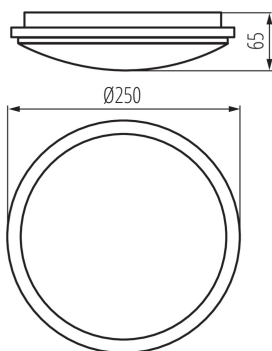

29160 ORTE LED 18W-NW-O

Ceiling-mounted LED light fitting

5905339291608

Kanlux ORTE LED is a new family of wall and ceiling fixtures in which particular attention has been paid to design and ease of installation. For added convenience, you can also choose from various motion detector versions.

GENERAL DATA:

Colour: white

Place of assembly: ceiling mounted, wall mounted

Place of application: Indoors and outdoors

Minimum distance from the illuminated object: 0,5m

Compatible with a dimmer: no

Height [mm]: 65

Diameter [mm]: 250

Mercury content: no

Integrated LED light source: yes

TECHNICAL DATA:

Rated voltage [V]: 220-240 AC

Rated frequency [Hz]: 50

Maximum power [W]: 18

Class of protection against electric shock: II

Lampshade material: plastic

Diode type: LED SMD

Luminous flux of the light fitting [lm]: 1600

Useful luminous flux of the light source Φ_{use} [lm]: 2200

Useful luminous flux of the light source Φ_{use} [lm]: in sphere (360°)

Colour temperature: white

Correlated colour temperature [K]: 4000

Colour consistency in McAdam ellipses: ≤ 6

Colour rendering index: 80

Service life [h]: 20000

Luminous-flux-retention factor at the end of rated service life: L70B50

Number of on/off cycles: ≥ 20000

Lighting angle [°]: 120

Luminous efficiency of the lamp [lm/W]: 89

Ambient temperature range to which the product can be exposed: -20÷35

Enclosure material: plastic

Connection type: Self-clamping block

Range of sections of wires used [mm²]: 0,75÷2,5

Lamp-heating time [s]: ≤ 1

Lamp-ignition time [s]: $\leq 0,5$

IP class: 54