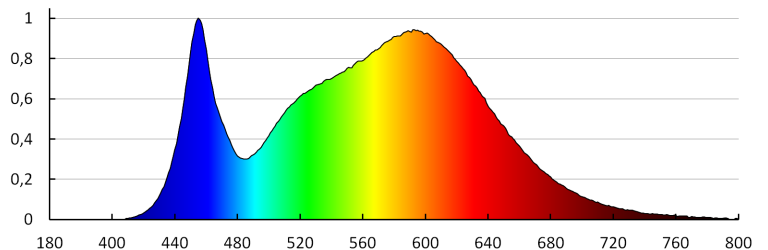

LOGISTIC DATA:

Packaging method: 10
Number of units in the secondary packaging: 1
Number of units in the packaging: 10
Net unit weight [g]: 560
Grammage [g]: 816
Length of a unit pack [cm]: 29.5
Width of a unit pack [cm]: 7.5
Height of a unit pack [cm]: 29.5
Weight of a cardboard box [kg]: 8.16
Width of a cardboard box [cm]: 40
Height of a cardboard box [cm]: 32.5
Length of a cardboard box [cm]: 60
Volume of a cardboard box [m³]: 0.078

KANLUX S.A. (kat 29161) ORTE LED 24W-NW-O / LDC (Polar)