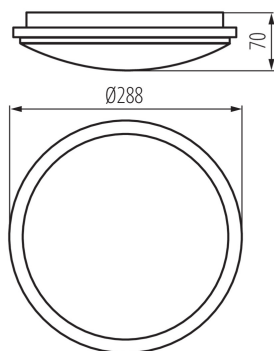

29161 ORTE LED 24W-NW-O

Ceiling-mounted LED light fitting

5905339291615

Kanlux ORTE LED is a new family of wall and ceiling fixtures in which particular attention has been paid to design and ease of installation. For added convenience, you can also choose from various motion detector versions.

GENERAL DATA:

Colour: white

Place of assembly: ceiling mounted, wall mounted

Place of application: Indoors and outdoors

Minimum distance from the illuminated object: 0,5m

Compatible with a dimmer: no

Height [mm]: 70

Diameter [mm]: 288

Mercury content: no

Integrated LED light source: yes

TECHNICAL DATA:

Rated voltage [V]: 220-240 AC

Rated frequency [Hz]: 50

Maximum power [W]: 24

Class of protection against electric shock: II

Lampshade material: plastic

Diode type: LED SMD

Luminous flux of the light fitting [lm]: 2200

Useful luminous flux of the light source Φ_{use} [lm]: 2900

Useful luminous flux of the light source Φ_{use} [lm]: in sphere (360°)

Colour temperature: white

Correlated colour temperature [K]: 4000

Colour consistency in McAdam ellipses: ≤ 6

Colour rendering index: 80

Service life [h]: 20000

Luminous-flux-retention factor at the end of rated service life: L70B50

Number of on/off cycles: ≥ 20000

Lighting angle [°]: 120

Luminous efficiency of the lamp [lm/W]: 92

Ambient temperature range to which the product can be exposed: -20÷35

Enclosure material: plastic

Connection type: Self-clamping block

Range of sections of wires used [mm²]: 0,75÷2,5

Lamp-heating time [s]: ≤ 1

Lamp-ignition time [s]: $\leq 0,5$

IP class: 54