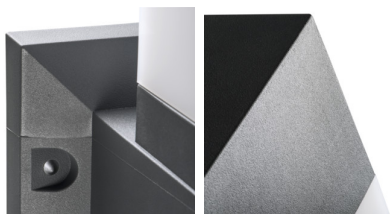

Architectural lighting with replaceable source of light

5905339291707

IP  
54

XXL  
size

Kanlux INVO OP is a series of external architectural luminaires. The whole family is composed of posts and façade luminaires. You can use your favourite light colour in Kanlux INVO luminaires since it is adapted for replaceable sources with a E27 cap.

### GENERAL DATA:

**Colour:** graphite  
**Place of assembly:** wall mounted  
**Place of application:** Indoors and outdoors  
**Minimum distance from the illuminated object:** 0,5m  
**Replaceable light source:** yes  
**Length [mm]:** 170  
**Width [mm]:** 170  
**Height [mm]:** 435