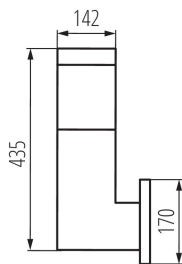

Architectural lighting with replaceable source of light

5905339291707

IP
54

XXL
size

Kanlux INVO OP is a series of external architectural luminaires. The whole family is composed of posts and façade luminaires. You can use your favourite light colour in Kanlux INVO luminaires since it is adapted for replaceable sources with a E27 cap.

GENERAL DATA:

Colour: graphite
Place of assembly: wall mounted
Place of application: Indoors and outdoors
Minimum distance from the illuminated object: 0,5m
Replaceable light source: yes
Length [mm]: 170
Width [mm]: 170
Height [mm]: 435

TECHNICAL DATA:

Rated voltage [V]: 220-240 AC
Rated frequency [Hz]: 50
Maximum power [W]: max 20
Class of protection against electric shock: II
Lampshade material: plastic
Light source: GLS/CFL/LED
Light source included: no
Cap: E27
Ambient temperature range to which the product can be exposed: -20÷35
Enclosure material: plastic
Connection type: Terminal block
Range of sections of wires used [mm²]: 0,75÷1,5
IP class: 54

LOGISTIC DATA:

Packaging method: 1
Number of units in the secondary packaging: 1
Number of units in the packaging: 1
Net unit weight [g]: 1720
Grammage [g]: 2360
Length of a unit pack [cm]: 26.5
Width of a unit pack [cm]: 26.5
Height of a unit pack [cm]: 53
Weight of a cardboard box [kg]: 2.36
Width of a cardboard box [cm]: 26.5
Height of a cardboard box [cm]: 53
Length of a cardboard box [cm]: 26.5