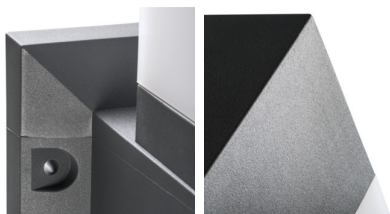

Architectural lighting with replaceable source of light

5905339291721

IP
54

XXL
size

Kanlux INVO OP is a series of external architectural luminaires. The whole family is composed of posts and façade luminaires. You can use your favourite light colour in Kanlux INVO luminaires since it is adapted for replaceable sources with a E27 cap.

GENERAL DATA:

Colour: graphite
Place of assembly: surface mounted
Place of application: Indoors and outdoors
Minimum distance from the illuminated object: 0,5m
Replaceable light source: yes
Length [mm]: 220
Width [mm]: 220
Height [mm]: 770