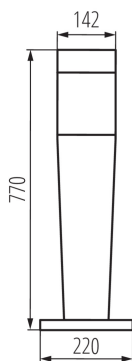

Architectural lighting with replaceable source of light

5905339291721

IP
54

XXL
size

Kanlux INVO OP is a series of external architectural luminaires. The whole family is composed of posts and façade luminaires. You can use your favourite light colour in Kanlux INVO luminaires since it is adapted for replaceable sources with a E27 cap.

GENERAL DATA:

Colour: graphite
Place of assembly: surface mounted
Place of application: Indoors and outdoors
Minimum distance from the illuminated object: 0,5m
Replaceable light source: yes
Length [mm]: 220
Width [mm]: 220
Height [mm]: 770

TECHNICAL DATA:

Rated voltage [V]: 220-240 AC
Rated frequency [Hz]: 50
Maximum power [W]: max 20
Class of protection against electric shock: II
Lampshade material: plastic
Light source: GLS/CFL/LED
Light source included: no
Cap: E27
Ambient temperature range to which the product can be exposed: -20÷35
Enclosure material: plastic
Connection type: Terminal block
Range of sections of wires used [mm²]: 0,75÷1,5
IP class: 54

LOGISTIC DATA:

Packaging method: 1
Number of units in the secondary packaging: 1
Number of units in the packaging: 1
Net unit weight [g]: 2470
Grammage [g]: 3130
Length of a unit pack [cm]: 26.5
Width of a unit pack [cm]: 26.5
Height of a unit pack [cm]: 83.5
Weight of a cardboard box [kg]: 3.13
Width of a cardboard box [cm]: 26.5
Height of a cardboard box [cm]: 83.5
Length of a cardboard box [cm]: 26.5