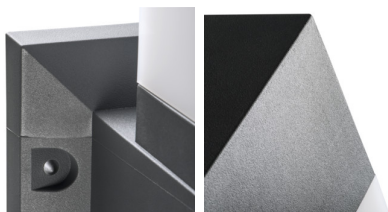

Architectural lighting with replaceable source of light

5905339291738

IP  
54

XXL  
size

Kanlux INVO OP is a series of external architectural luminaires. The whole family is composed of posts and façade luminaires. You can use your favourite light colour in Kanlux INVO luminaires since it is adapted for replaceable sources with a E27 cap.

### GENERAL DATA:

**Colour:** graphite  
**Place of assembly:** surface mounted  
**Place of application:** Indoors and outdoors  
**Minimum distance from the illuminated object:** 0,5m  
**Replaceable light source:** yes  
**Length [mm]:** 220  
**Width [mm]:** 220  
**Height [mm]:** 1070