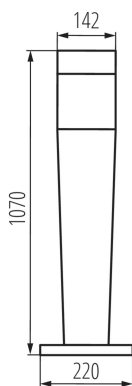

Architectural lighting with replaceable source of light

5905339291738

IP
54

XXL
size

Kanlux INVO OP is a series of external architectural luminaires. The whole family is composed of posts and façade luminaires. You can use your favourite light colour in Kanlux INVO luminaires since it is adapted for replaceable sources with a E27 cap.

GENERAL DATA:

Colour: graphite
Place of assembly: surface mounted
Place of application: Indoors and outdoors
Minimum distance from the illuminated object: 0,5m
Replaceable light source: yes
Length [mm]: 220
Width [mm]: 220
Height [mm]: 1070

TECHNICAL DATA:

Rated voltage [V]: 220-240 AC
Rated frequency [Hz]: 50
Maximum power [W]: max 20
Class of protection against electric shock: II
Lampshade material: plastic
Light source: GLS/CFL/LED
Light source included: no
Cap: E27
Ambient temperature range to which the product can be exposed: -20÷35
Enclosure material: plastic
Connection type: Terminal block
Range of sections of wires used [mm²]: 0,75÷1,5
IP class: 54

LOGISTIC DATA:

Packaging method: 1
Number of units in the secondary packaging: 1
Number of units in the packaging: 1
Net unit weight [g]: 2970
Grammage [g]: 3840
Length of a unit pack [cm]: 26.5
Width of a unit pack [cm]: 26.5
Height of a unit pack [cm]: 113
Weight of a cardboard box [kg]: 3.84
Width of a cardboard box [cm]: 26.5
Height of a cardboard box [cm]: 113
Length of a cardboard box [cm]: 26.5