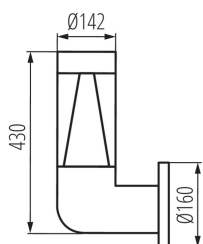

Architectural lighting with replaceable source of light

5905339291745

IP
54

XXL
size

Kanlux INVO TR is a series of architectural luminaires with a replaceable GU10 light source. External posts and is a series of external architectural luminaires offer a very effective distribution of light in the garden and lighting of alleys, paths or walking routes. Each luminaire has a space for 3 light sources.

GENERAL DATA:

Colour: graphite
Place of assembly: wall mounted
Place of application: Indoors and outdoors
Minimum distance from the illuminated object: 0,5m
Replaceable light source: yes
Length [mm]: 160
Width [mm]: 160
Height [mm]: 430

TECHNICAL DATA:

Rated voltage [V]: 220-240 AC
Rated frequency [Hz]: 50
Maximum power [W]: 3 x max 3,5
Class of protection against electric shock: II
Lampshade material: plastic
Light source: PAR16
Light source included: no
Cap: GU10
Ambient temperature range to which the product can be exposed: -20÷35
Enclosure material: plastic
Connection type: Self-clamping block
Range of sections of wires used [mm²]: 0,75÷2,5
IP class: 54

LOGISTIC DATA:

Packaging method: 1
Number of units in the secondary packaging: 1
Number of units in the packaging: 1
Net unit weight [g]: 1580
Grammage [g]: 2220
Length of a unit pack [cm]: 26.5
Width of a unit pack [cm]: 26.5
Height of a unit pack [cm]: 53
Weight of a cardboard box [kg]: 2.22
Width of a cardboard box [cm]: 26.5
Height of a cardboard box [cm]: 53
Length of a cardboard box [cm]: 26.5