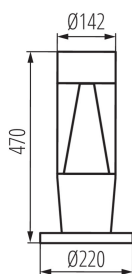

Architectural lighting with replaceable source of light

5905339291752

IP
54

XXL
size

Kanlux INVO TR is a series of architectural luminaires with a replaceable GU10 light source. External posts and is a series of external architectural luminaires offer a very effective distribution of light in the garden and lighting of alleys, paths or walking routes. Each luminaire has a space for 3 light sources.

GENERAL DATA:

Colour: graphite
Place of assembly: surface mounted
Place of application: Indoors and outdoors
Minimum distance from the illuminated object: 0,5m
Replaceable light source: yes
Length [mm]: 220
Width [mm]: 220
Height [mm]: 470

TECHNICAL DATA:

Rated voltage [V]: 220-240 AC
Rated frequency [Hz]: 50
Maximum power [W]: 3 x max 3,5
Class of protection against electric shock: II
Lampshade material: plastic
Light source: PAR16
Light source included: no
Cap: GU10
Ambient temperature range to which the product can be exposed: -20÷35
Enclosure material: plastic
Connection type: Self-clamping block
Range of sections of wires used [mm²]: 0,75÷2,5
IP class: 54

LOGISTIC DATA:

Packaging method: 1
Number of units in the secondary packaging: 1
Number of units in the packaging: 1
Net unit weight [g]: 1560
Grammage [g]: 2200
Length of a unit pack [cm]: 26.5
Width of a unit pack [cm]: 26.5
Height of a unit pack [cm]: 53
Weight of a cardboard box [kg]: 2.2
Width of a cardboard box [cm]: 26.5
Height of a cardboard box [cm]: 53
Length of a cardboard box [cm]: 26.5