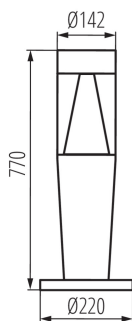

Architectural lighting with replaceable source of light

5905339291769

IP
54

XXL
size

Kanlux INVO TR is a series of architectural luminaires with a replaceable GU10 light source. External posts and is a series of external architectural luminaires offer a very effective distribution of light in the garden and lighting of alleys, paths or walking routes. Each luminaire has a space for 3 light sources.

GENERAL DATA:

Colour: graphite
Place of assembly: surface mounted
Place of application: Indoors and outdoors
Minimum distance from the illuminated object: 0,5m
Replaceable light source: yes
Length [mm]: 220
Width [mm]: 220
Height [mm]: 770

TECHNICAL DATA:

Rated voltage [V]: 220-240 AC
Rated frequency [Hz]: 50
Maximum power [W]: 3 x max 3,5
Class of protection against electric shock: II
Lampshade material: plastic
Light source: PAR16
Light source included: no
Cap: GU10
Ambient temperature range to which the product can be exposed: -20÷35
Enclosure material: plastic
Connection type: Self-clamping block
Range of sections of wires used [mm²]: 0,75÷2,5
IP class: 54

LOGISTIC DATA:

Packaging method: 1
Number of units in the secondary packaging: 1
Number of units in the packaging: 1
Net unit weight [g]: 2130
Grammage [g]: 2790
Length of a unit pack [cm]: 26.5
Width of a unit pack [cm]: 26.5
Height of a unit pack [cm]: 83.5
Weight of a cardboard box [kg]: 2.79
Width of a cardboard box [cm]: 26.5
Height of a cardboard box [cm]: 83.5
Length of a cardboard box [cm]: 26.5