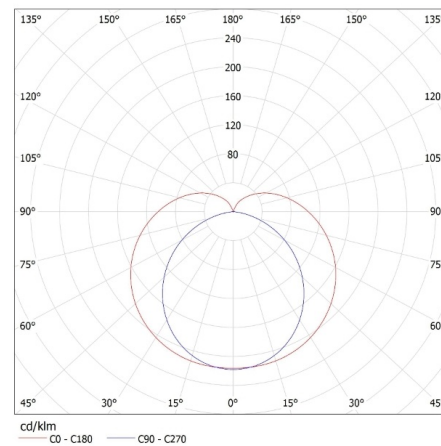

KANLUX S.A. (kat 29211) MERA LED 10W NW / LDC (Polar)

Luminaire: KANLUX S.A. (kat 29211) MERA LED 10W NW
Lamps: 1 x MERA LED 10W NW