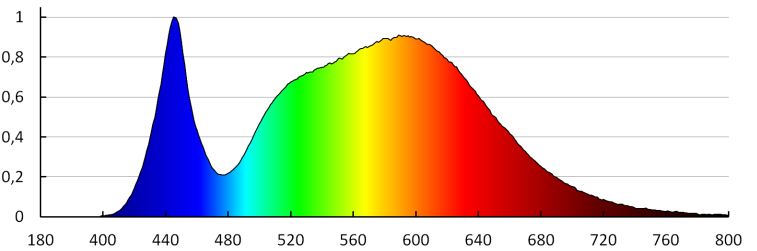

TECHNICAL DATA:

Rated voltage [V]: 220-240 AC
Rated frequency [Hz]: 50
Maximum power [W]: 10
Class of protection against electric shock: II
Lampshade material: plastic
Diode type: LED SMD
Luminous flux [lm]: 1040
Useful luminous flux of the light source Φ_{use} [lm]: 1250
Useful luminous flux of the light source Φ_{use} [lm]: in sphere (360°)
Colour temperature: white
Correlated colour temperature [K]: 4000
Colour consistency in McAdam ellipses: ≤ 6
Colour rendering index: 80
Service life [h]: 30000
Number of on/off cycles: ≥ 15000
Lighting angle [°]: 150
Luminous efficiency of the lamp [lm/W]: 104
Ambient temperature range to which the product can be exposed: 5÷25
Enclosure material: plastic
Connection type: Cable terminated with a plug
Wire length [m]: 1.5
Lamp-heating time [s]: ≤ 1
Lamp-ignition time [s]: $\leq 0,5$

29211 MERA LED 10W NW

LED under cabinet fitting

Maximum number of fixtures with loop-through connections : 5
IP class: 20

LOGISTIC DATA:

Unit of measurement: unit
Packaging method: 30
Number of units in the secondary packaging : 1
Number of units in the packaging: 30
Net unit weight [g] : 210
Grammage [g] : 310.67
Length of a unit pack [cm] : 7.5
Width of a unit pack [cm] : 3.5
Height of a unit pack [cm] : 56.5
Weight of a cardboard box [kg] : 9.3201
Width of a cardboard box [cm] : 40
Height of a cardboard box [cm] : 23
Length of a cardboard box [cm] : 58
Volume of a cardboard box [m³] : 0.05336