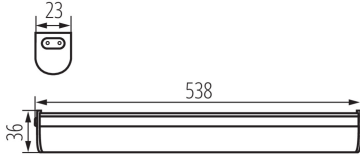

GENERAL DATA:

Colour: white
Place of assembly: wall mounted, ceiling mounted
Place of application: Indoors
Minimum distance from the illuminated object: 0,3m
Compatible with a dimmer: no
On switch: yes
Length [mm]: 538
Width [mm]: 23
Height [mm]: 36
Integrated LED light source: yes

TECHNICAL DATA:

Rated voltage [V]: 220-240 AC
Rated frequency [Hz]: 50
Maximum power [W]: 10
Class of protection against electric shock: II
Lampshade material: plastic
Diode type: LED SMD
Luminous flux [lm]: 1040
Useful luminous flux of the light source Φ_{use} [lm]: 1250
Useful luminous flux of the light source Φ_{use} [lm]: in sphere (360°)
Colour temperature: white
Correlated colour temperature [K]: 4000
Colour consistency in McAdam ellipses: ≤ 6
Colour rendering index: 80
Service life [h]: 30000
Number of on/off cycles: ≥ 15000
Lighting angle [°]: 150
Luminous efficiency of the lamp [lm/W]: 104
Ambient temperature range to which the product can be exposed: 5÷25
Enclosure material: plastic
Connection type: Cable terminated with a plug
Wire length [m]: 1.5
Lamp-heating time [s]: ≤ 1
Lamp-ignition time [s]: $\leq 0,5$

29211 MERA LED 10W NW

LED under cabinet fitting

Maximum number of fixtures with loop-through connections : 5
IP class: 20

LOGISTIC DATA:

Unit of measurement: unit
Packaging method: 30
Number of units in the secondary packaging : 1
Number of units in the packaging: 30
Net unit weight [g] : 210
Grammage [g] : 310.67
Length of a unit pack [cm] : 7.5
Width of a unit pack [cm] : 3.5
Height of a unit pack [cm] : 56.5
Weight of a cardboard box [kg] : 9.3201
Width of a cardboard box [cm] : 40
Height of a cardboard box [cm] : 23
Length of a cardboard box [cm] : 58
Volume of a cardboard box [m³] : 0.05336