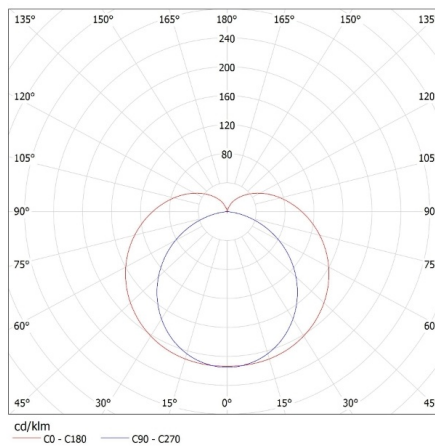

KANLUX S.A. (kat 29213) MERA LED 20W NW / LDC (Polar)