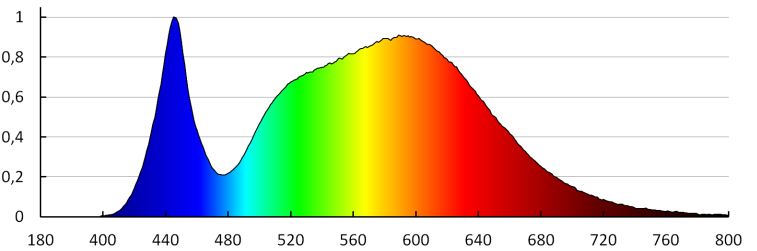

LOGISTIC DATA:

Unit of measurement: unit
Packaging method: 20
Number of units in the secondary packaging : 1
Number of units in the packaging: 20
Net unit weight [g]: 320
Grammage [g]: 518
Length of a unit pack [cm]: 7.5
Width of a unit pack [cm]: 3.5
Height of a unit pack [cm]: 116
Weight of a cardboard box [kg]: 10.36
Width of a cardboard box [cm]: 32
Height of a cardboard box [cm]: 19.5
Length of a cardboard box [cm]: 117.5
Volume of a cardboard box [m³]: 0.07332