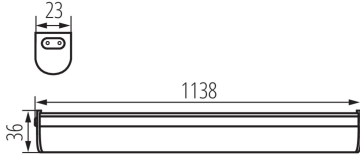

29213 MERA LED 20W NW

LED under cabinet fitting