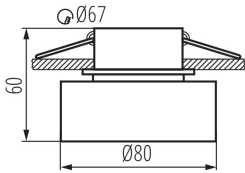

Ring for spotlight fittings