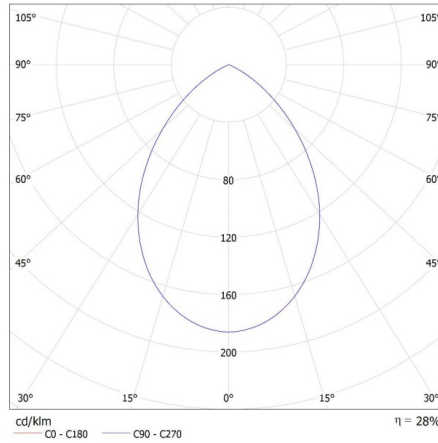

KANLUX S.A. (kat 29236) GOVIK DSO-B + IQ-LED ... 7W / LDC (Polar)