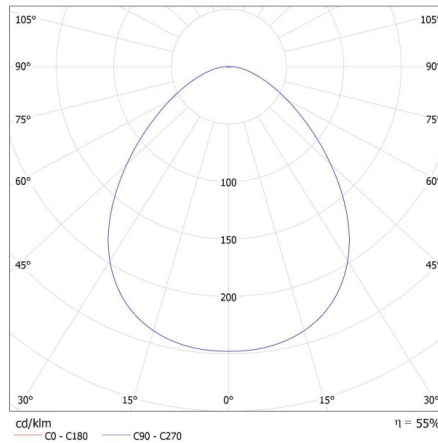

ADDITIONAL INFORMATION:

- Decorative ring without a ceramic frame

KANLUX S.A. (kat 29238) GOVIK ST DSO-W + IQ-LED ... 7W / LDC (Polar)