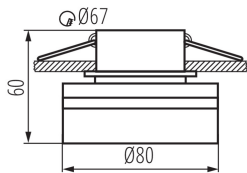

Ring for spotlight fittings