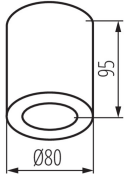

29240 SANI IP44 DSO-B

Ceiling-mounted spotlight fitting

Volume of a cardboard box [m³]: 0.020183

ADDITIONAL INFORMATION:

- Luminaire only for LED source.