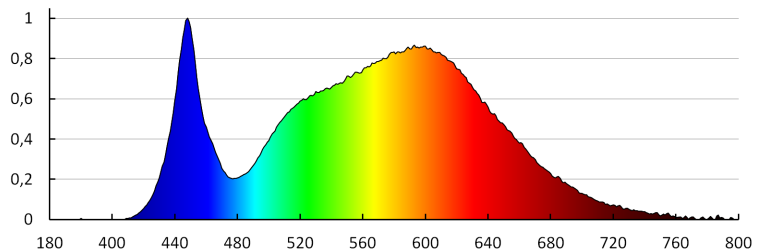

LOGISTIC DATA:

Packaging method: 20

Number of units in the secondary packaging: 1

Number of units in the packaging: 20

Net unit weight [g]: 580

Grammage [g]: 686

Length of a unit pack [cm]: 23

Width of a unit pack [cm]: 9

Height of a unit pack [cm]: 10

Weight of a cardboard box [kg]: 13.72

Width of a cardboard box [cm]: 22

Height of a cardboard box [cm]: 48

Length of a cardboard box [cm]: 48

Volume of a cardboard box [m³]: 0.050688

KANLUX S.A. (kat 29260) BISO LED EL 8W-GR / LDC (Polar)