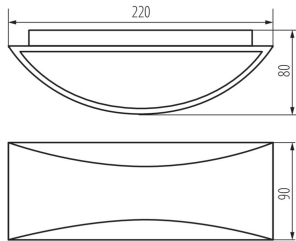

Facade luminaire