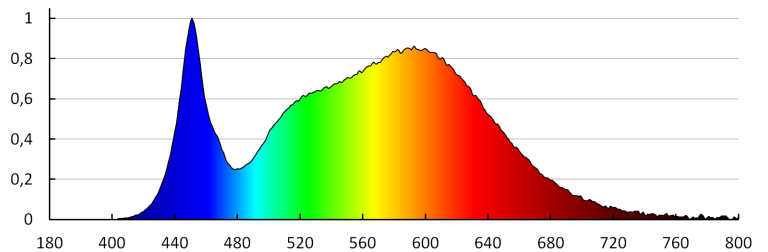

LOGISTIC DATA:

Packaging method: 20

Number of units in the secondary packaging: 1

Number of units in the packaging: 20

Net unit weight [g]: 400

Grammage [g]: 447.5

Length of a unit pack [cm]: 12.5

Width of a unit pack [cm]: 4.5

Height of a unit pack [cm]: 10

Weight of a cardboard box [kg]: 8.95

Width of a cardboard box [cm]: 22.5

Height of a cardboard box [cm]: 22.5

Length of a cardboard box [cm]: 27

Volume of a cardboard box [m³]: 0.013669

KANLUX S.A. (kat 29270) GARTO LED EL 8W-GR / LDC (Polar)