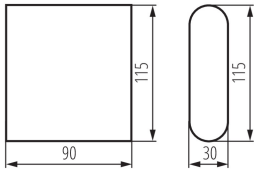

29270 GARTO LED EL 8W-GR

Facade luminaire