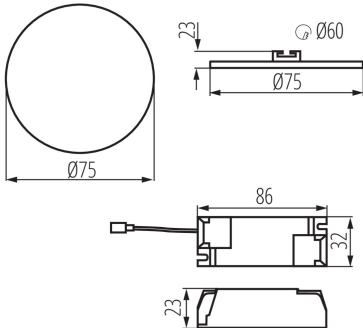

29580 AREL LED DO 6W-NW

Downlight fitting