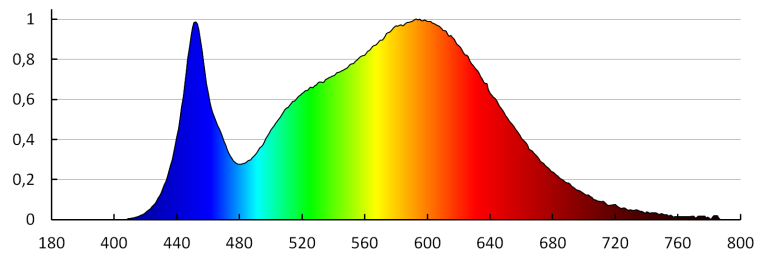

LOGISTIC DATA:

Packaging method: 100

Number of units in the packaging: 100

Net unit weight [g]: 90

Grammage [g]: 122

Length of a unit pack [cm]: 10.5

Width of a unit pack [cm]: 3

Height of a unit pack [cm]: 11

Weight of a cardboard box [kg]: 12.2

Width of a cardboard box [cm]: 23

Height of a cardboard box [cm]: 24.5

Length of a cardboard box [cm]: 78

Volume of a cardboard box [m³]: 0.043953

KANLUX S.A. (kat 29580) AREL LED DO 6W-NW / LDC (Polar)