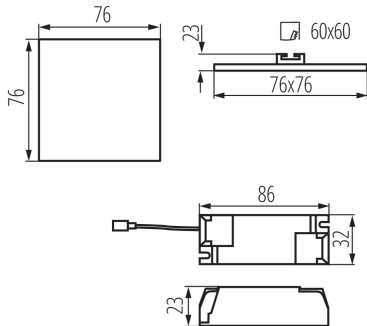

Downlight fitting