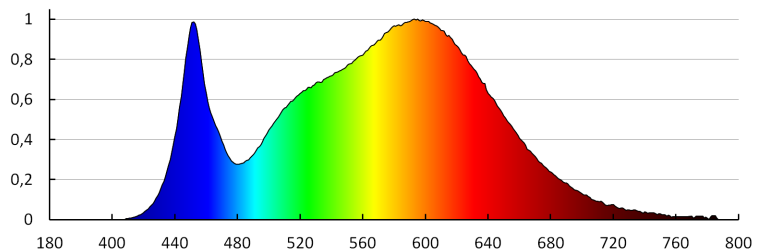

LOGISTIC DATA:

Packaging method: 100
Number of units in the secondary packaging: 1
Number of units in the packaging: 100
Net unit weight [g]: 104
Grammage [g]: 138
Length of a unit pack [cm]: 10.5
Width of a unit pack [cm]: 3
Height of a unit pack [cm]: 11
Weight of a cardboard box [kg]: 13.8
Width of a cardboard box [cm]: 22.5
Height of a cardboard box [cm]: 24.5
Length of a cardboard box [cm]: 78
Volume of a cardboard box [m³]: 0.042998

KANLUX S.A. (kat 29582) AREL LED DL 6W-NW / LDC (Polar)