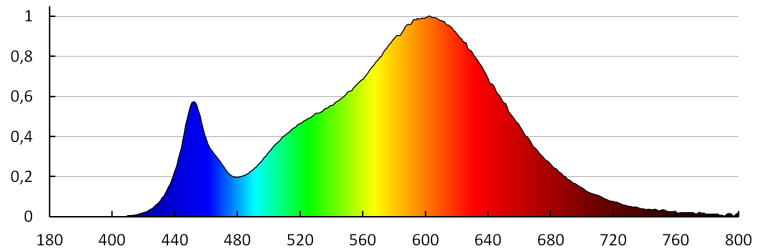

LOGISTIC DATA:

Packaging method: 100
Number of units in the secondary packaging: 1
Number of units in the packaging: 100
Net unit weight [g]: 104
Grammage [g]: 138
Length of a unit pack [cm]: 10.5
Width of a unit pack [cm]: 3
Height of a unit pack [cm]: 11
Weight of a cardboard box [kg]: 13.8
Width of a cardboard box [cm]: 22.5
Height of a cardboard box [cm]: 24.5
Length of a cardboard box [cm]: 78
Volume of a cardboard box [m³]: 0.042998

KANLUX S.A. (kat 29583) AREL LED DL 6W-WW / LDC (Polar)