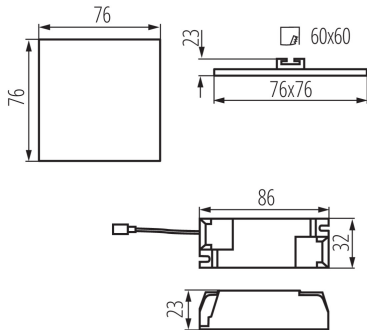

Downlight fitting