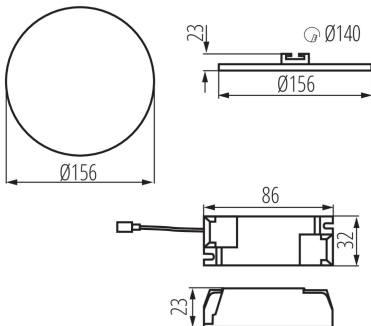

Downlight fitting