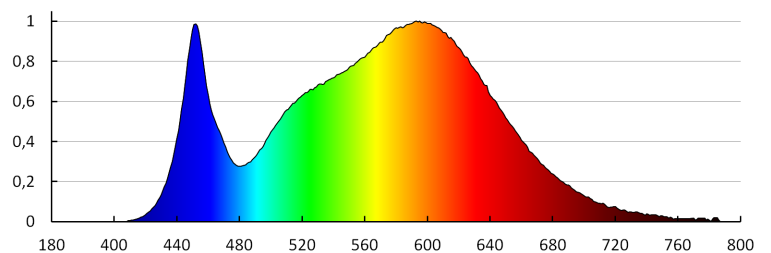

LOGISTIC DATA:

Packaging method: 50

Number of units in the secondary packaging: 1

Number of units in the packaging: 50

Net unit weight [g]: 220

Grammage [g]: 294.6

Length of a unit pack [cm]: 18.5

Width of a unit pack [cm]: 3

Height of a unit pack [cm]: 19

Weight of a cardboard box [kg]: 14.73

Width of a cardboard box [cm]: 38.5

Height of a cardboard box [cm]: 22

Length of a cardboard box [cm]: 78

Volume of a cardboard box [m³]: 0.066066

KANLUX S.A. (kat 29588) AREL LED DO 14W-NW / LDC (Polar)