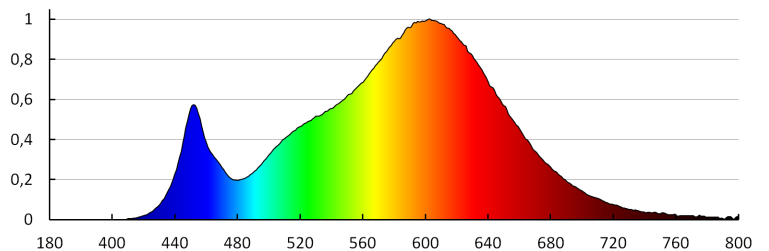

LOGISTIC DATA:

Packaging method: 50
Number of units in the secondary packaging: 1
Number of units in the packaging: 50
Net unit weight [g]: 492
Grammage [g]: 626
Length of a unit pack [cm]: 24.5
Width of a unit pack [cm]: 3.5
Height of a unit pack [cm]: 26.5
Weight of a cardboard box [kg]: 31.3
Width of a cardboard box [cm]: 51
Height of a cardboard box [cm]: 29
Length of a cardboard box [cm]: 87
Volume of a cardboard box [m³]: 0.128673

KANLUX S.A. (kat 29599) AREL LED DL 25W-WW / LDC (Polar)