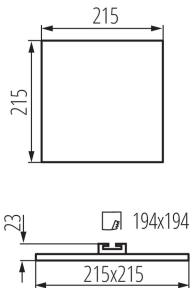

Downlight fitting